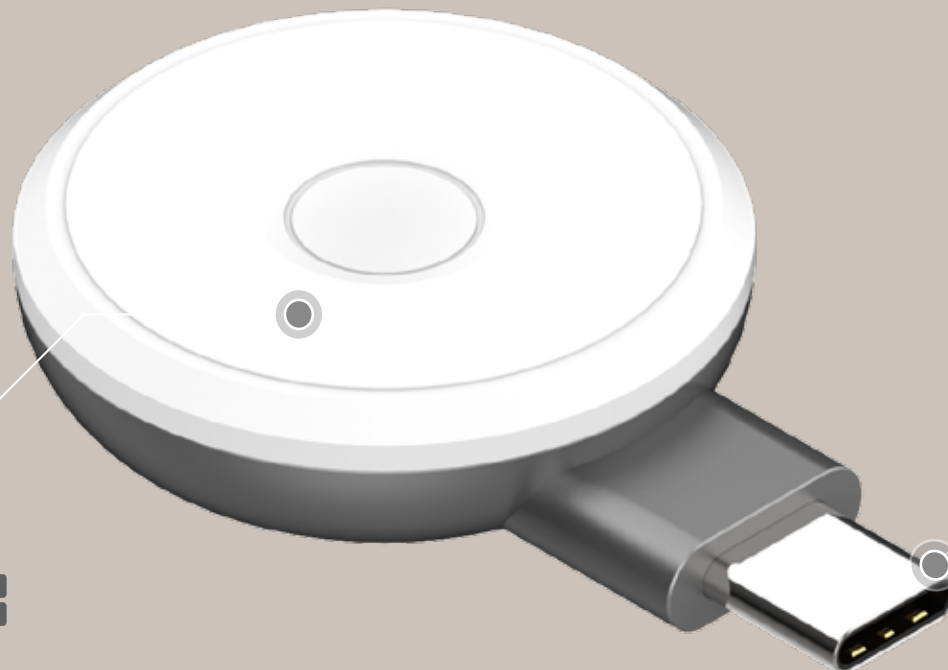

LUNA CHARGER

Compatible for Magsafe —●

MZ100W

FOR IOS

FOR ANDROID

LUNA CHARGER

Compatible for Magsafe —●

MZ100W

LUNA CHARGER

Compatible for Magsafe —●

MZ100W

LUNA CHARGER

Compatible for Magsafe

MZ100W

SMART WATCH

스마트워치

OPTIONAL

for IOS

선택양산 for ANDROID

타입 C
커넥터

커넥터
보호캡

LUNA CHARGER

Compatible for Magsafe

MZ100W

magzig™ LUNA CHARGER
Compatible for Magsafe

MZ100W

magzig™ LUNA CHARGER
Compatible for Magsafe

입력
5V 2A
출력
5W

제품사양

입력전압: DC 5V-24V
입력전류: 최대 2A (입력 전압 5V/2A, 10V/2A, 15V/2A)
USB-NC (COM)
USB-NC (1) 5V/3A, 9V/3A, 12V/3A