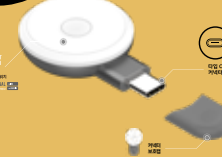

MZ100W

magzig™ LUNA CHARGER
Compatible for Magsafe

입력
5V 2A
출력
5W