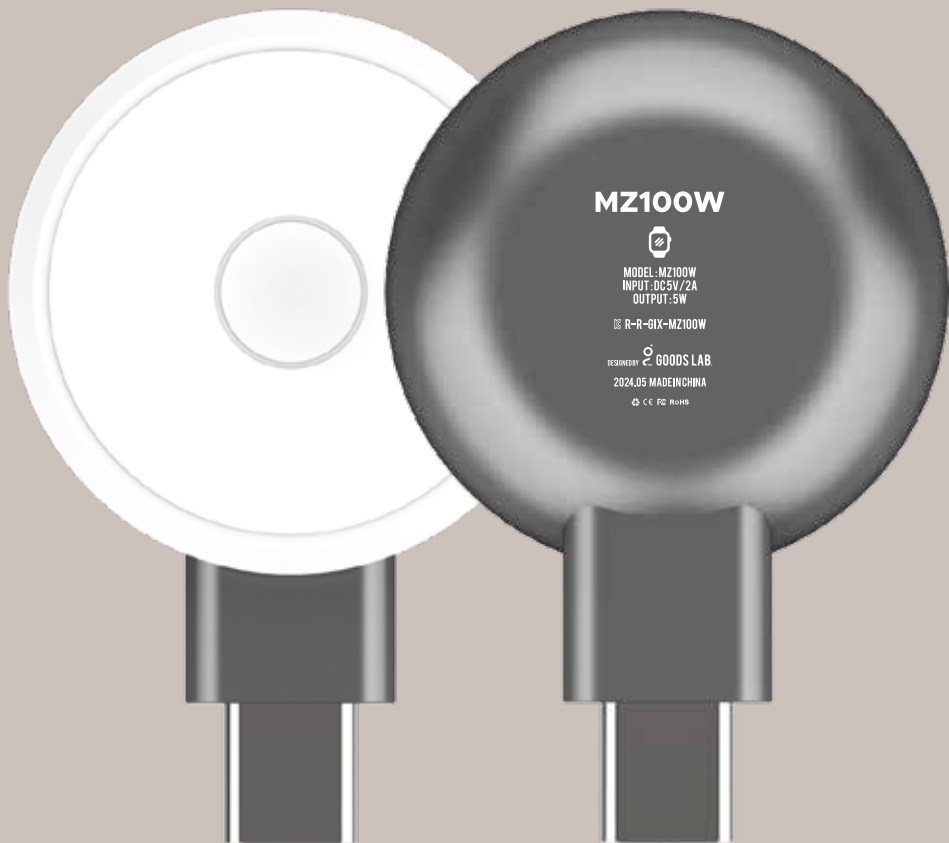

LUNA CHARGER

Compatible for Magsafe

MZ100W

magzig™ LUNA CHARGER
Compatible for Magsafe

MZ100W

magzig™ LUNA CHARGER
Compatible for Magsafe

입력
5V 2A
출력
5W

제품사양

적합성 평가에 의한 합격표시