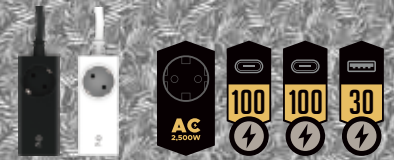

Universal
Peripheral
Device

Just
Rapid

PS650