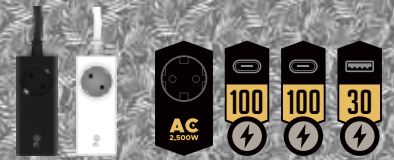

Universal
Peripheral
Device

Just
Rapid

PS650