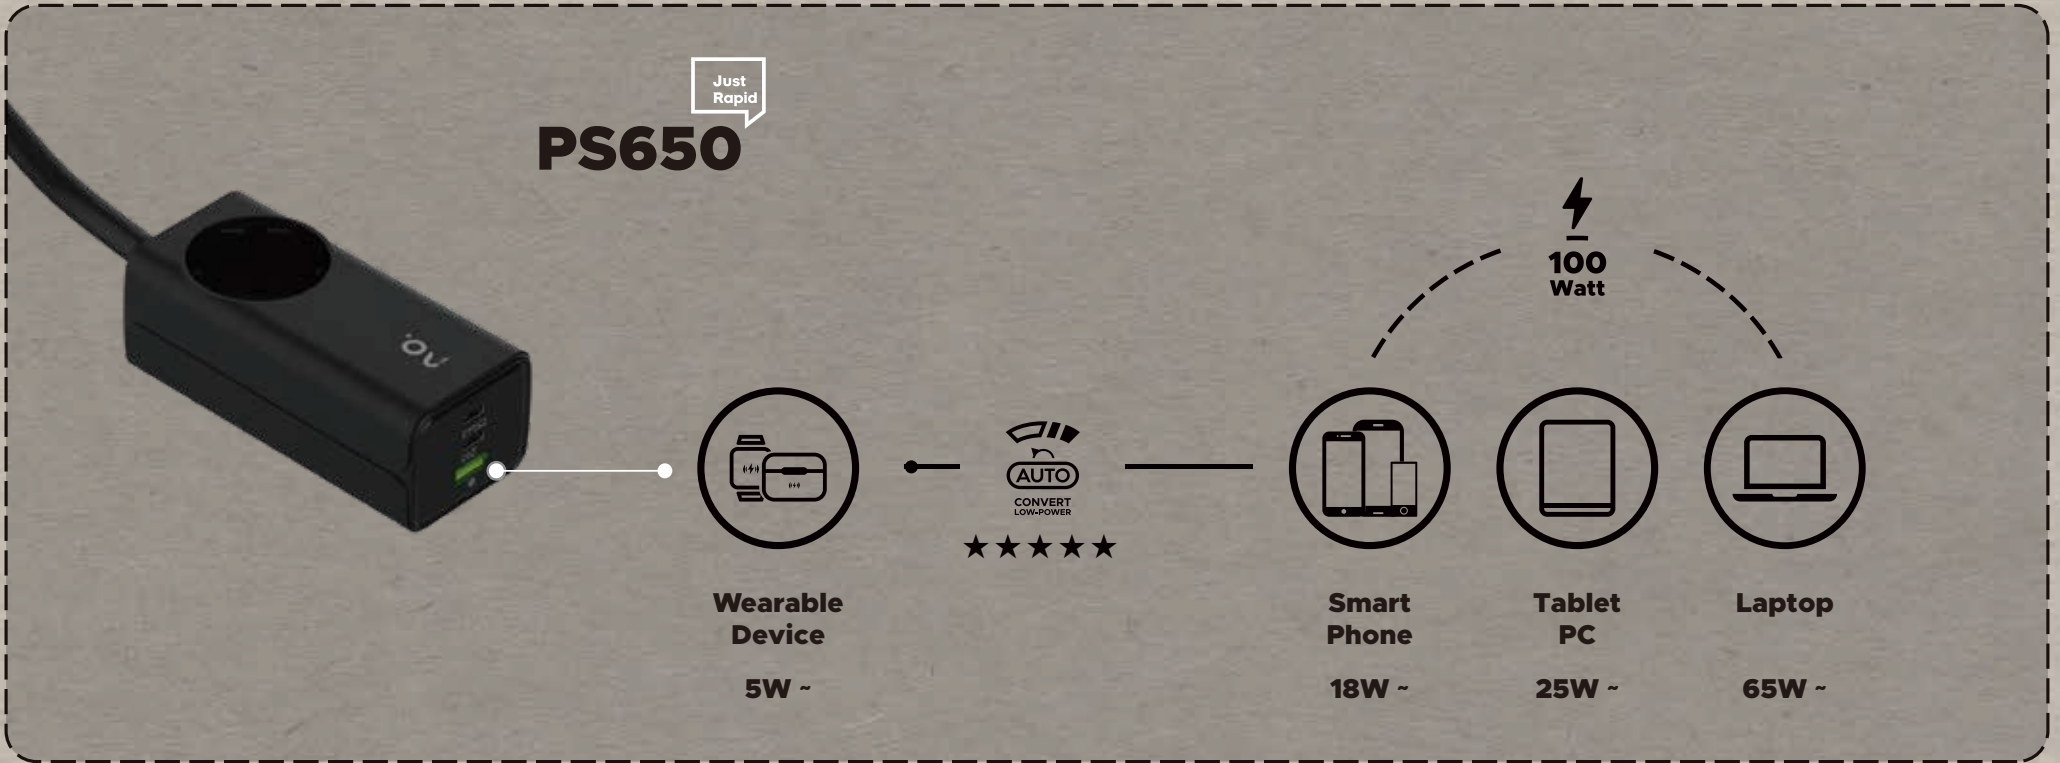

AUTO  
CONVERT  
LOW-POWER

QC4+  
Charging

# PS650

Single mode	Dual mode	Triple mode
65W - 100W	65W / 30W	45W / 30W / 18W
65W - 100W	65W / 30W	
30W	65W / 30W	AC 2,500W

Universal  
Peripheral  
Device

**SIZE : 107 x 48 x 40mm / Cable 1.0M ~**

Universal  
Peripheral  
Device