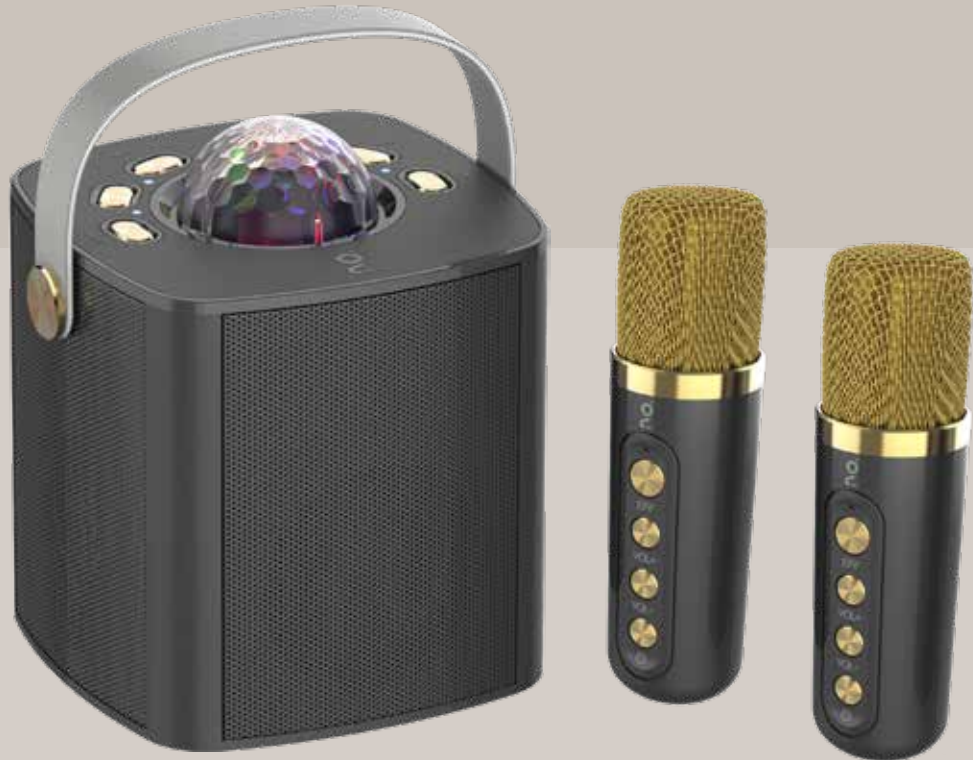

SQ20M

True
Wireless
Speaker

PERFORMANCE MEETS STYLE
BETTER SOUND EVERYWHERE

MIRROR
BALL

SQ20M

PERFORMANCE MEETS STYLE
BETTER SOUND EVERYWHERE

MIRROR
BALL

30
Watt

DESIGNED BY  GOODS LAB.

SQ20M

PERFORMANCE MEETS STYLE
BETTER SOUND EVERYWHERE

True
Wireless
Speaker

MAX
Power

30
Watt

1800mAh
Battery

Bluetooth
V5.3

5.3
BLUETOOTH

5 hour
PlayTime

RGB LED
MIRROR Ball

C Type
Charging

Dual
MIC

3.5mm
AUX

DSP
Chip

USB
5V/1A

Wireless
Range

10
m

Function
Button

Minimal
Design

SQ20M

PERFORMANCE MEETS STYLE
BETTER SOUND EVERYWHERE

MIRROR
BALL

True
Wireless
Speaker