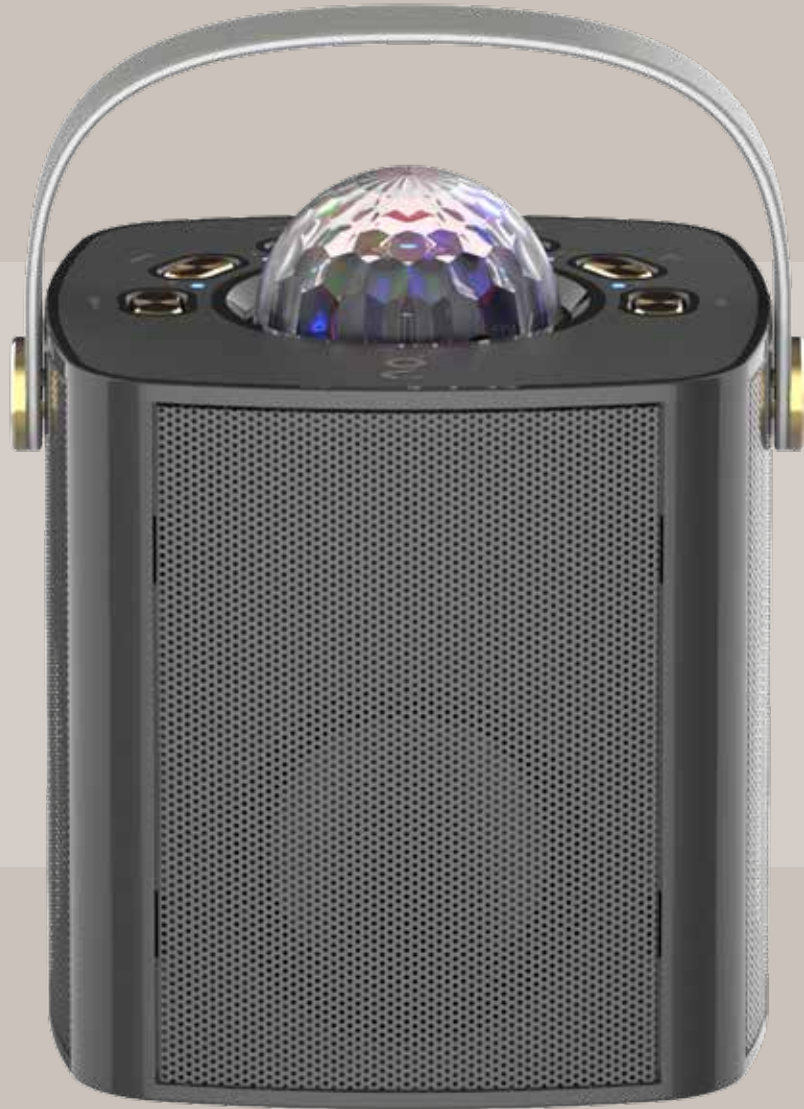

SQ20M

True
Wireless
Speaker

PERFORMANCE MEETS STYLE
BETTER SOUND EVERYWHERE

MIRROR
BALL

SQ20M

PERFORMANCE MEETS STYLE
BETTER SOUND EVERYWHERE

MIRROR
BALL

30
Watt

Wireless
Range

10
m

Function
Button

Minimal
Design

SQ20M

PERFORMANCE MEETS STYLE
BETTER SOUND EVERYWHERE

MIRROR
BALL

True
Wireless
Speaker

SQ20M

PERFORMANCE MEETS STYLE
BETTER SOUND EVERYWHERE

True
Wireless
Speaker

MAX
Power

Ported
Enclosure

4inch
Unit

DSP
Chip

30
Watt

SQ20M

True
Wireless
Speaker

PERFORMANCE MEETS STYLE
BETTER SOUND EVERYWHERE

RGB LED
MIRROR Ball

Function
Button

TF Card
Reader

AUX

3.5mm
AUX