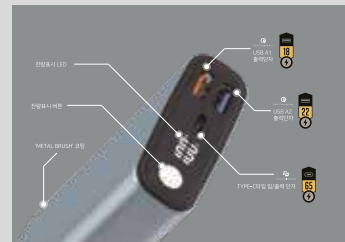

BARCORD

RV65
65 WATT RAGING VOLT POWERBANK

Battery Capacity : 10,000mAh

TYPE-C Input : 5V=3A | 9V=3A | 12V=3A | 15V=3A | 20V=3.25A
TYPE-C Output : 5V=3A | 9V=3A | 12V=3A | 15V=3A | 20V=3.25A
USB A2 Output : 4.5V=6A | 5V=3A | 9V=3A | 15V=2A | 11V=1.5A
USB A1 Output : 5V=3A | 9V=2A | 15V=1.5A

Total Output : DC 69W(Max)

Executive Standard : GB/T38580-2071

Port	Output	Multi Output	
TYPE C	65W	5V-3A	5V-3A
USB A2	22W	5V-3A	5V-3A
USB A1	18W	5V-3A	5V-3A

전자제품 및 생활용품 안전인증대상 제품입니다

모델명 : RV65-10000

제조원 : iwhere

설계 : 0.7V / 10,000mAh

제조사 : Dongguk Battery & Acoustic Co., Ltd.

제조사 : China

중국어 : 东莞市东冠电池有限公司

한국명 : 도교 배터리 (주)

제조일 : 2023.12.20-2024.01

제조지 : 중국 (제노바)

AS센터 : 02-3667-7957